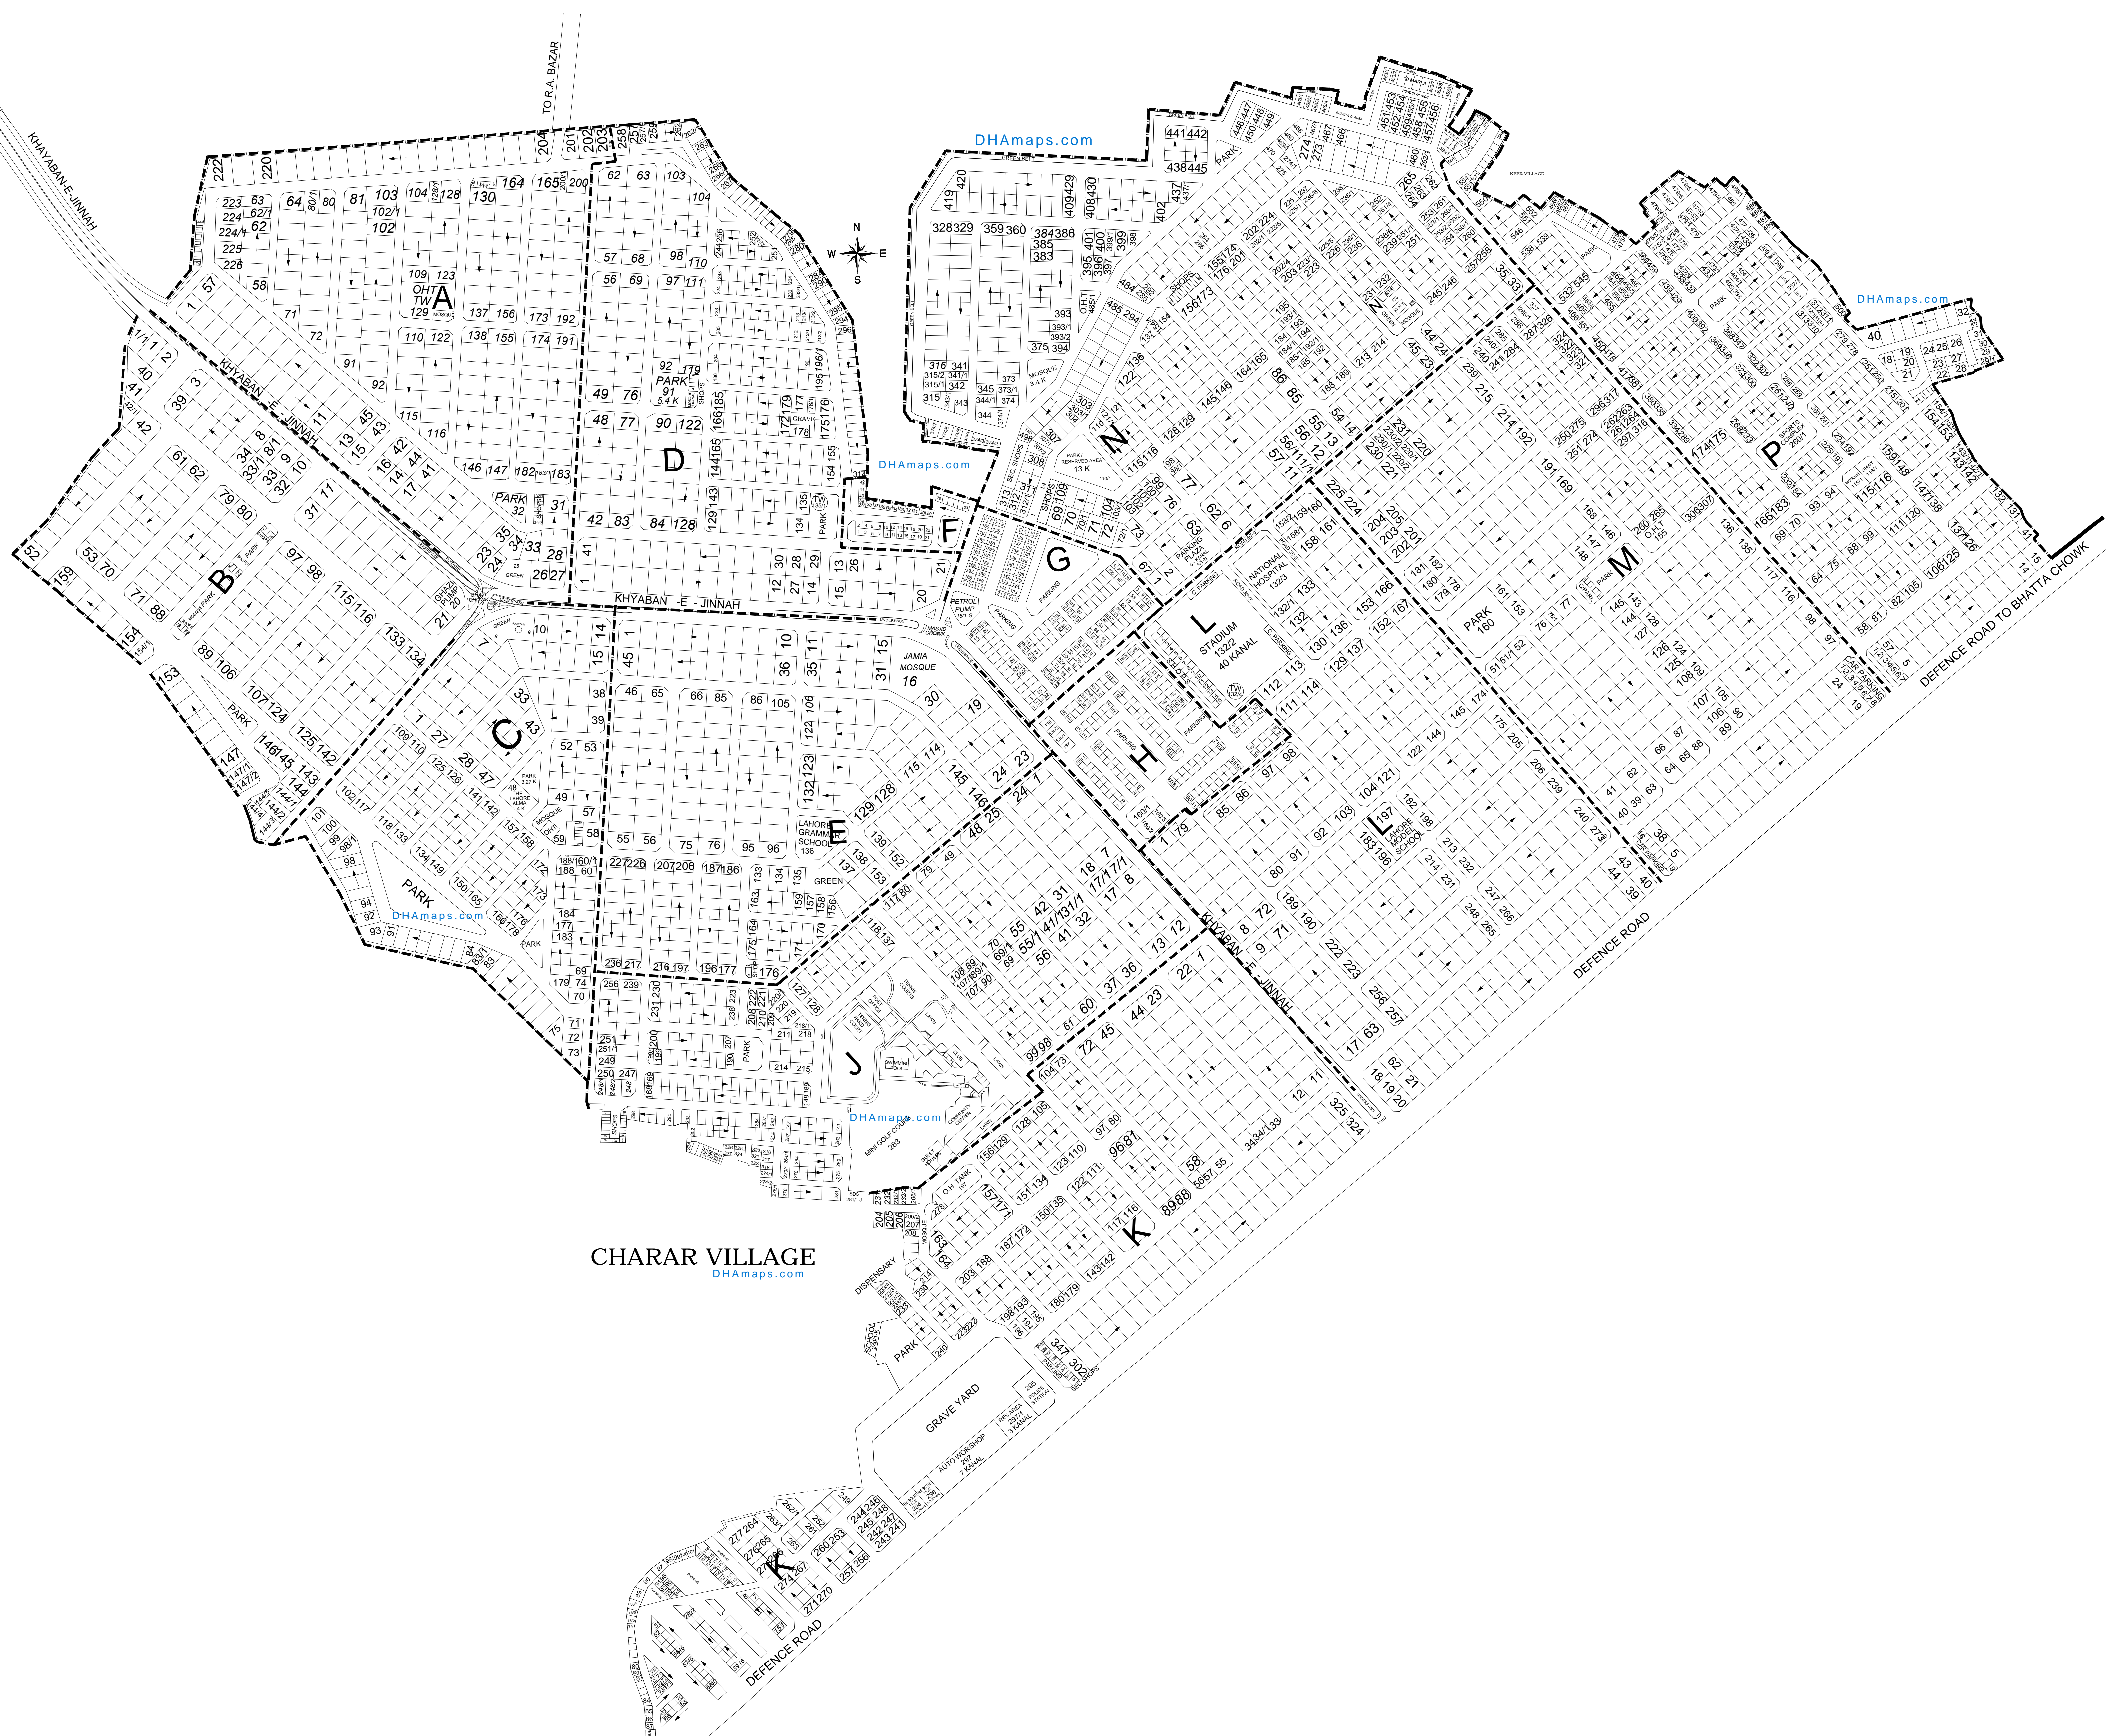

MASTER PLAN PHASE I

WALTON ROAD
DEFENCE CHOWK

CHARAR VILLAGE
DHAmaps.com